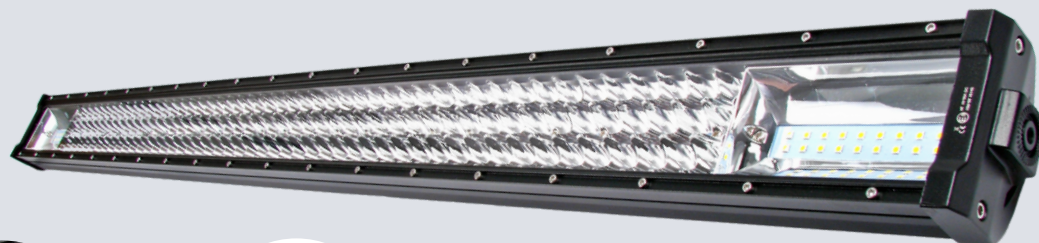

288W* / 96xLED / 10-30V / 26 000lm* / EMC R10 / IP67

NL82540

1000mm x 75mm x 50mm

270W* / 180xLED / 10-30V / 18 000lm* / EMC R10 / IP67

ŁUK
CURVED

NL71170C

1350mm x 76mm x 60mm

1170W* / 390xLED / 10-30V / 117 000lm* / EMC R10 / IP68