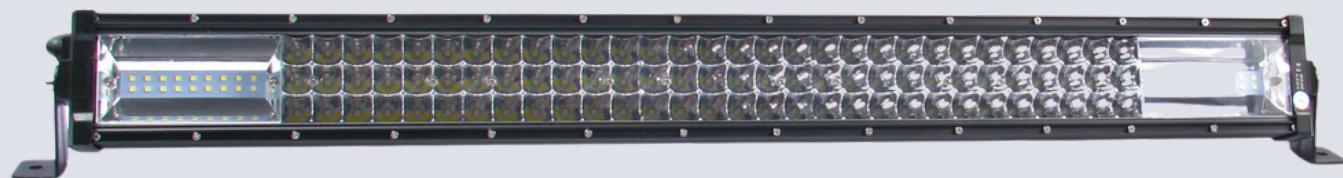

50W* / 10xLED / 10-30V / 4200lm* / EMC R10 / IP67

NL87072

300mm x 80mm x 65mm

72W* / 24xLED / 10-30V / 7250lm* / EMC R10 / IP67

NL87126

505mm x 78mm x 65mm

126W* / 42xLED / 10-30V / 12 000lm* / EMC R10 / IP67