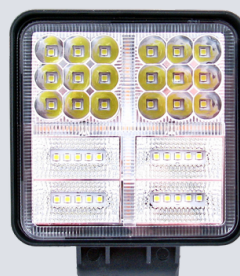

107mm x 107mm x 36mm

126W* / 42xLED / 12-24V / 6000lm* / EMC R10 / IP67

NL33114

107mm x 107mm x 36mm

114W* / 38xLED / 12-24V / 6000lm* / EMC R10 / IP67

NL87018