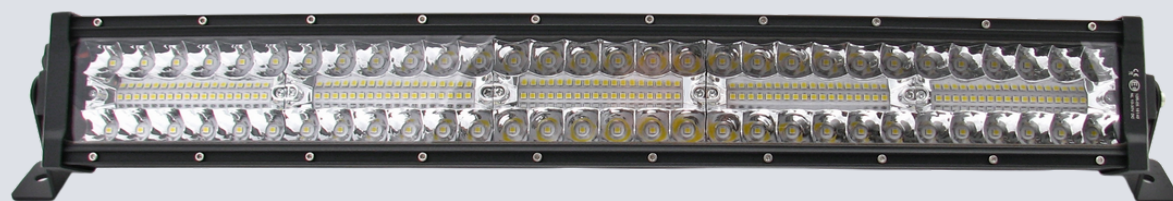

ŁUK
CURVED

NL71450C

550mm x 78mm x 65mm

450W* / 150xLED / 10-30V / 45 000lm* / EMC R10 / IP67

NL68100