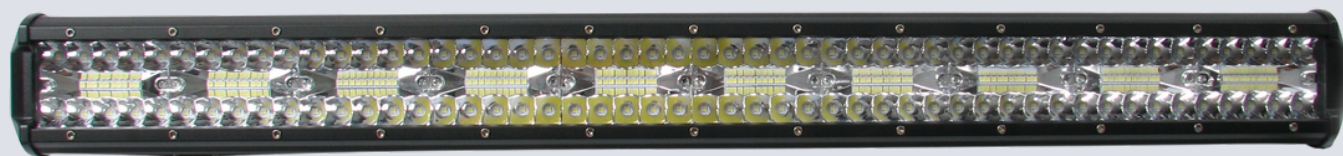

216W* / 72xLED / 10-30V / 10 000lm* / EMC R10 / IP67

NL81420

518mm x 80mm x 65mm

420W* / 140xLED / 10-30V / 35 000lm* / EMC R10 / IP68

NL81600

730mm x 80mm x 65mm

600W* / 200xLED / 10-30V / 50 000lm* / EMC R10 / IP68