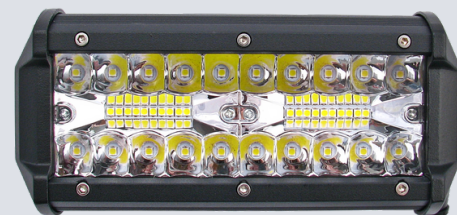

176mm x 80mm x 65mm

120W* / 40xLED / 12-24V / 12000lm* / EMC R10 / IP67

NL3360